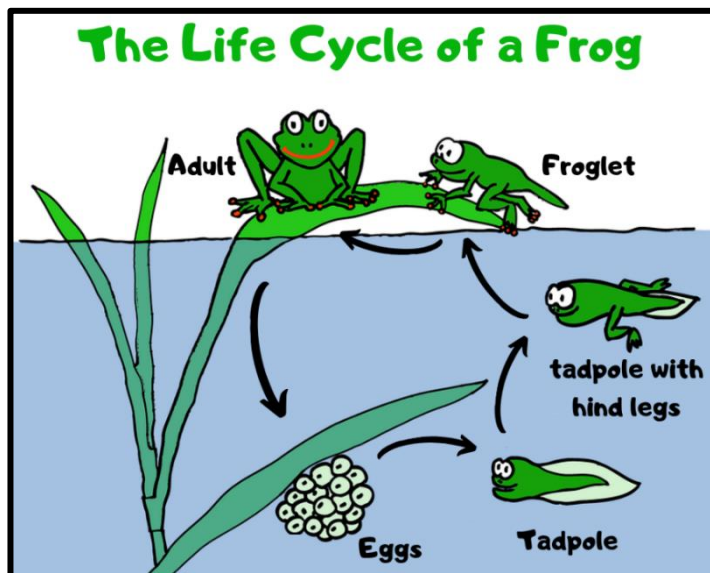

# Welcome to our Frog & Toad Habitat

This small pond and bog provide food, water, and shelter for frogs and toads as well as their tadpoles.

Tadpoles eat the plants and algae in the pond.

Frogs and toads eat the insects that are attracted to the pond and its vegetation.

Look for frogs and toads hiding in the plants in and around the pond or burrowed in the bog's moist soil!

Scan this QR Code to learn more about frogs and toads.

Enjoy nature's beauty!

Protect it from litter and vandalism!